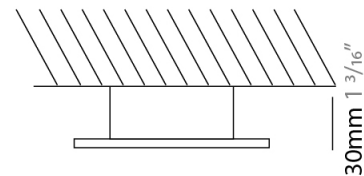

PROJECT
TYPE
SPECIFIER
QUANTITY
DATE

SHELL 2 SURFACE

D42039-

base number   Finish
Options

1. To build a product code in our configurator select the specify button on the base model # product page
2. To build a manual product code on this datasheet choose from the options listed below in blue font and add the suffix to the base model #

GENERAL

Series: Shell
Subseries: Shell 2
Partner: Icone
Division: Design
Installation: Surface
Product Type: Ceiling Surface
Mounting Location: Ceiling
Light Distribution: Direct

PHYSICAL

Shape: Square
Length (mm): 160
Length (in): 6 ⁵/₁₆
Width (mm): 160
Width (in): 6 ⁵/₁₆
Height (mm): 30
Height (in): 1 ³/₁₆
Fixture Finish: WHI / BLK / GRY / GLF / SLF
Fixture Material: Aluminum

ELECTRICAL

Lamp Type: LED
Total Output Wattage (W): 9
Dimming: Electronic Low Voltage Dimming
Input Voltage (V): 120Vac Direct Line

LED

Number of LEDs: 2
Color Temperature (°K): 3000
Nominal Lumen (lm): 700
CRI: >90 CRI
Lamp Life (hrs): 50000

OPTICAL

RATINGS AND CERTIFICATIONS

Certified By: Certified for North American Standards
IP rating: IP20