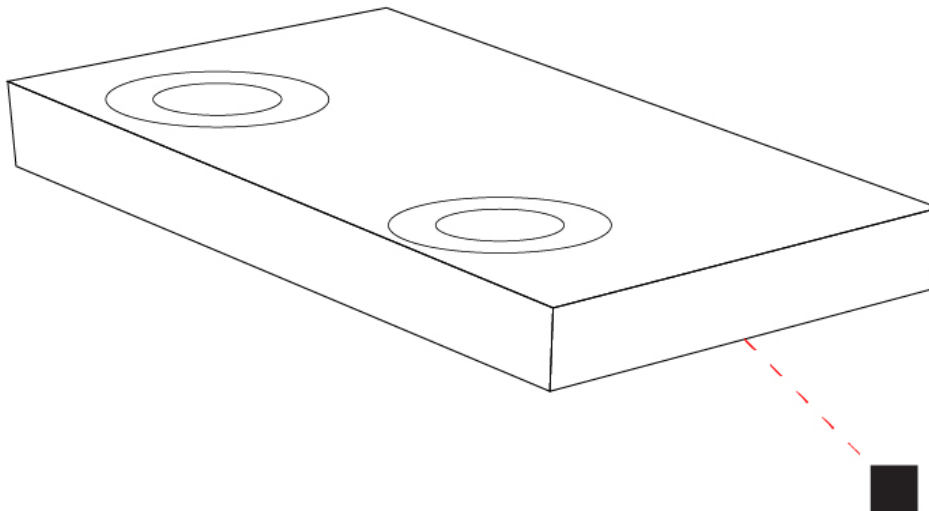

SHELL 2 SURFACE

D43027-

PROJECT	_____
TYPE	_____
SPECIFIER	_____
QUANTITY	_____
DATE	_____